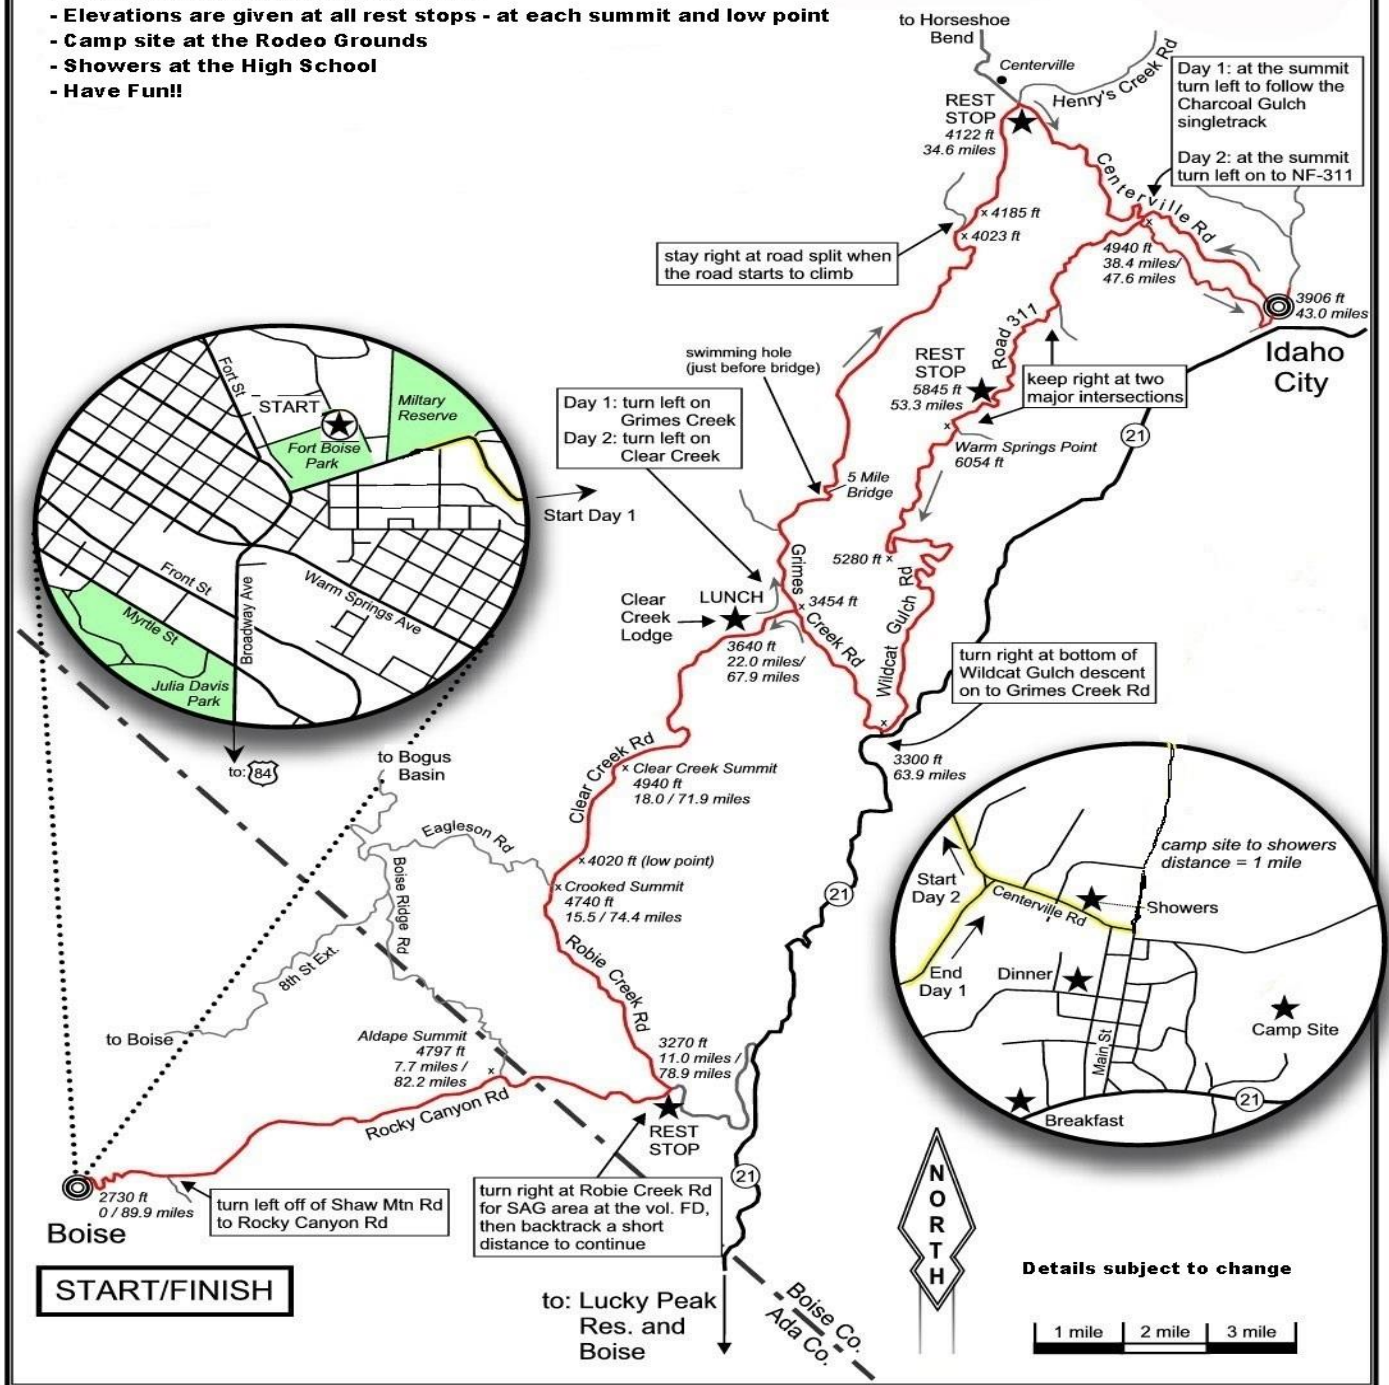

# Knobby Tire Bike Tour

## Boise to Idaho City Tour

June 17th & 18, 2017  
Sat & Sun

- Start at Fort Boise Park
- The designated route is shown in red
- Elevations are given at all rest stops - at each summit and low point
- Camp site at the Rodeo Grounds
- Showers at the High School
- Have Fun!!

Details subject to change

version 2017

19<sup>th</sup> Edition Supported bicycle ride on public roads and dirt from Boise to Idaho City-Camping gear transport 4 snacks stops, lunch, dinner and breakfast - about 45 miles each way-5,000 feet of climbing each day

Half Tour option on the most scenic sections of the route